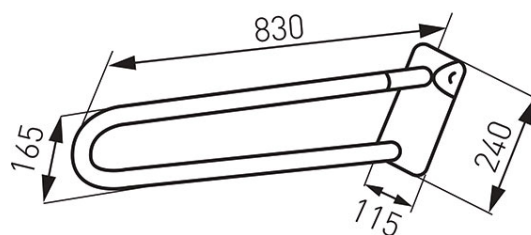

Code: **R66830.11**

Metalia Hep - foldable double grab bar 830 mm

<https://www.ferrocompany.com/product-4048-R6683011.html>

Individual packaging: **1, package with bar code allowing for retail sale**

Collective packaginig: -

- white
- delivery time: c.a. 21 days