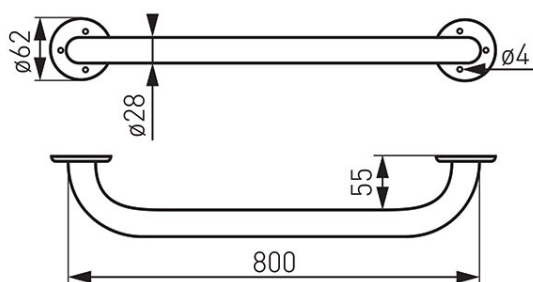

Code: R6680.11

Metalia Hep - straight grab bar 800 mm

<https://www.ferrocompany.com/product-4044-R668011.html>Individual packaging: **1, package with bar code allowing for retail sale**

Collective packaginig: -

- diameter: 28 mm
- white
- delivery time: c.a. 21 days