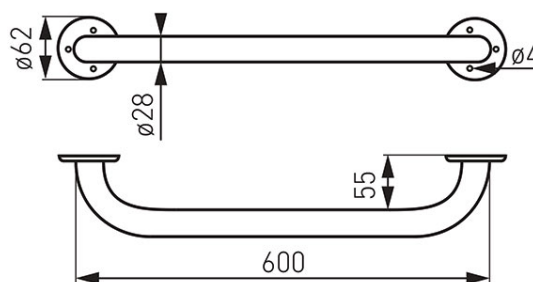

Code: R6660.11

Metalia Hep - straight grab bar 600 mm

<https://www.ferrocompany.com/product-4042-R666011.html>Individual packaging: **1, package with bar code allowing for retail sale**

Collective packaginig: -

- diameter: 28 mm
- white
- delivery time: c.a. 21 days