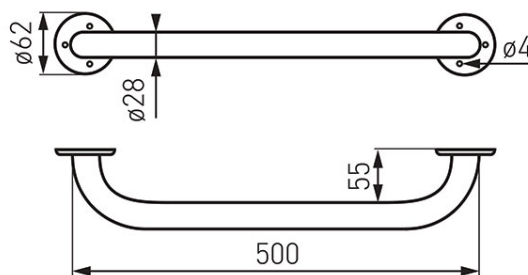

Code: R6650.11

Metalia Hep - straight grab bar 500 mm

<https://www.ferrocompany.com/product-4041-R665011.html>Individual packaging: **1, package with bar code allowing for retail sale**

Collective packaginig: -

- diameter: 28 mm
- white
- delivery time: c.a. 21 days