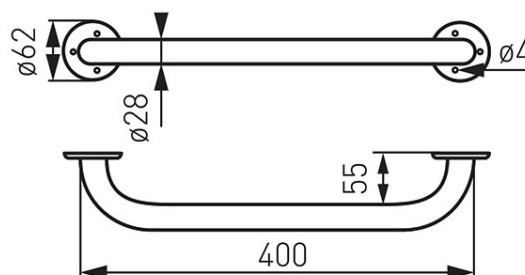

Code: R6640.11

Metalia Hep - straight grab bar 400 mm

<https://www.ferrocompany.com/product-4040-R664011.html>Individual packaging: **1, package with bar code allowing for retail sale**

Collective packaginig: -

- diameter: 28 mm
- white
- delivery time: c.a. 21 days