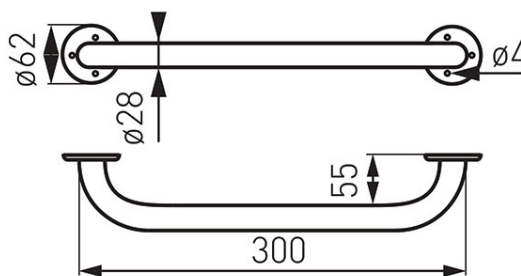

Code: R6630.11

Metalia Hep - straight grab bar 300 mm

<https://www.ferrocompany.com/product-4039-R663011.html>Individual packaging: **1, package with bar code allowing for retail sale**

Collective packaginig: -

- diameter: 28 mm
- white
- delivery time: c.a. 21 days