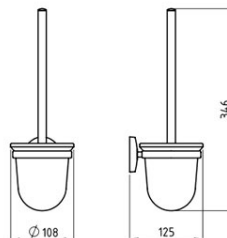

Code: **6133,0**

Metalia 1 - toilet brush

<https://www.ferrocompany.com/product-3930-61330.html>

Individual packaging: **1, package with bar code allowing for retail sale**

Collective packaginig: **18**

Available to the end of existing stock.