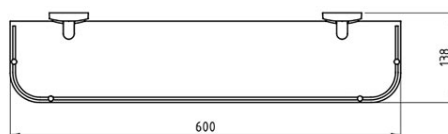

Code: **6153,0**

Metalia 1 - glass shelf with railing - 600 mm

<https://www.ferrocompany.com/product-3920-61530.html>

Individual packaging: **1, package with bar code allowing for retail sale**

Collective packaginig: **12**