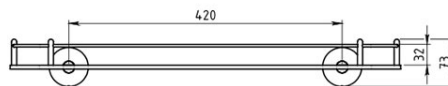

Code: **6153,0**

Metalia 1 - glass shelf with railing - 600 mm

<https://www.ferrocompany.com/product-3920-61530.html>

Individual packaging: **1, package with bar code allowing for retail sale**

Collective packaginig: **12**