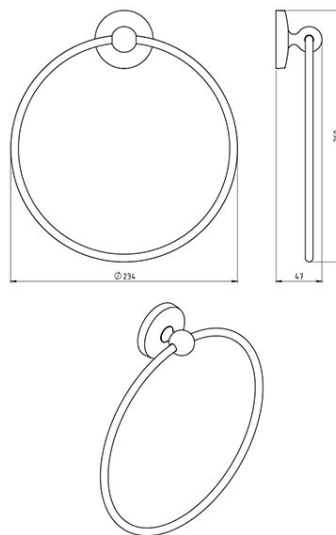

Code: **6101,0**

Metalia 1 - round towel rail

<https://www.ferrocompany.com/product-3919-61010.html>

Individual packaging: **1, package with bar code allowing for retail sale**

Available to the end of existing stock.