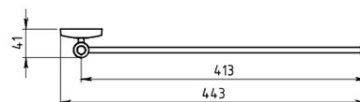

Code: **6129.0**

Metalia 1 - towel rail double

<https://www.ferrocompany.com/product-3914-61290.html>

Individual packaging: **1, package with bar code allowing for retail sale**

Collective packaginig: **32**