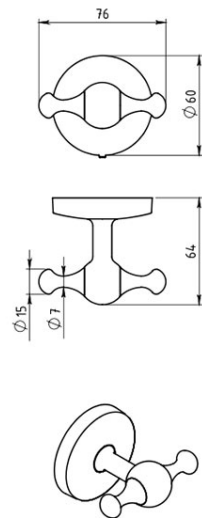

Code: **6156.0**

Metalia 1 - double hook

<https://www.ferrocompany.com/product-3912-61560.html>

Individual packaging: **1, package with bar code allowing for retail sale**

Collective packaginig: **36**

- **25 years warranty**
- chrome