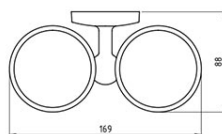

Code: **6157,0**

Metalia 1 - double-cup

<https://www.ferrocompany.com/product-3909-61570.html>

Individual packaging: **1, package with bar code allowing for retail sale**

Collective packaginig: **20**

Available to the end of existing stock.