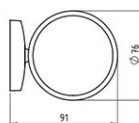

Code: **6106.0**

Metalia 1 - single-cup

<https://www.ferrocompany.com/product-3908-61060.html>

Individual packaging: **1, package with bar code allowing for retail sale**

Collective packaginig: **38**

- **25 years warranty**
- chrome