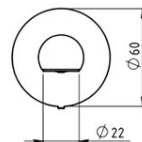

Code: **6141,0**

Metalia 1 - magnetic soap tray

<https://www.ferrocompany.com/product-3905-61410.html>

Individual packaging: **1, package with bar code allowing for retail sale**

Collective packaginig: **36**