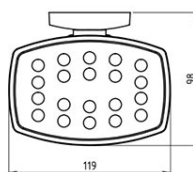

Code: **6136.0**

Metalia 1 - glass soap tray 120 mm x 80 mm

<https://www.ferrocompany.com/product-3903-61360.html>

Individual packaging: **1, package with bar code allowing for retail sale**

Collective packaginig: **36**