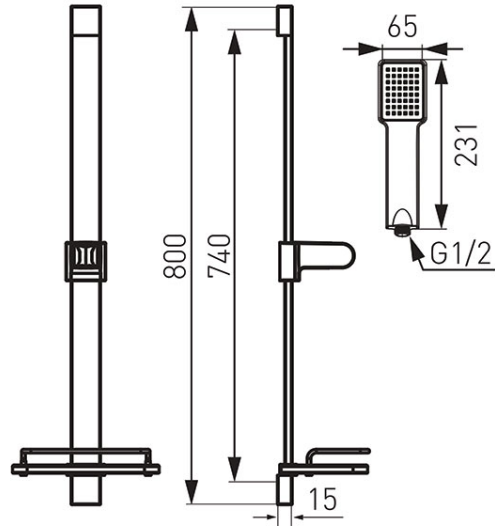

Code: **N110**

Quadro - sliding shower set

<https://www.ferrocompany.com/product-3854-N110.html>

Individual packaging: **1, package with bar code allowing for retail sale**

Collective packaging: **10**

- 1-function shower handle: rain
- shower handle diameter 65 mm
- system easy clean
- 800 mm sliding metal bar
- 1500 mm shower hose with brass braiding
- conical hose tip
- convenient and practical shelf for toiletries included