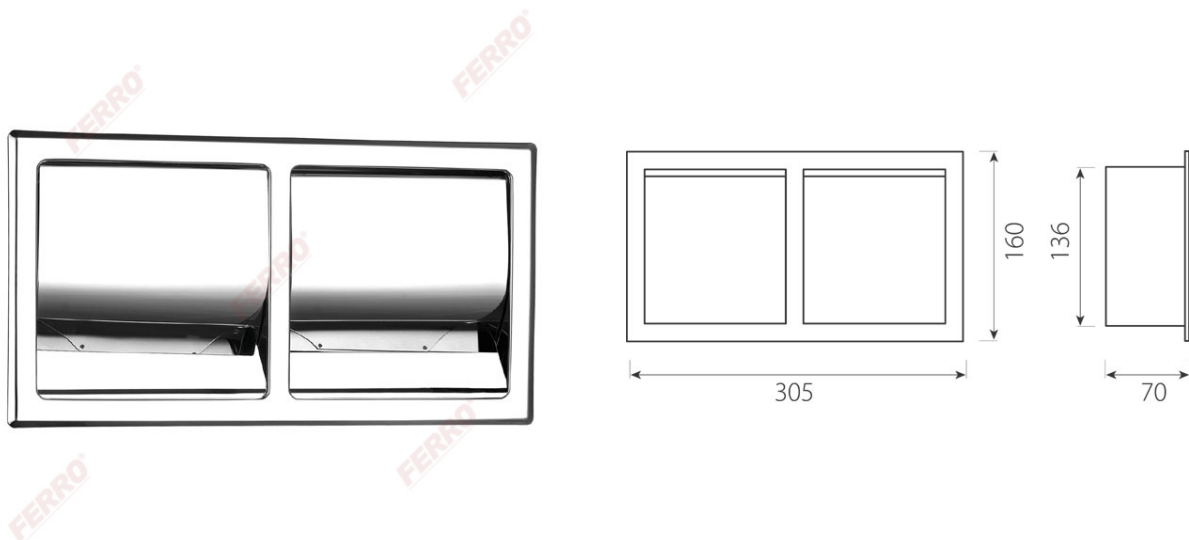

Code: **AC31**

Recessed toilet paper double holder

<https://www.ferrocompany.com/product-3827-AC31.html>

Individual packaging: **1, package with bar code allowing for retail sale**

Collective packaginig: -