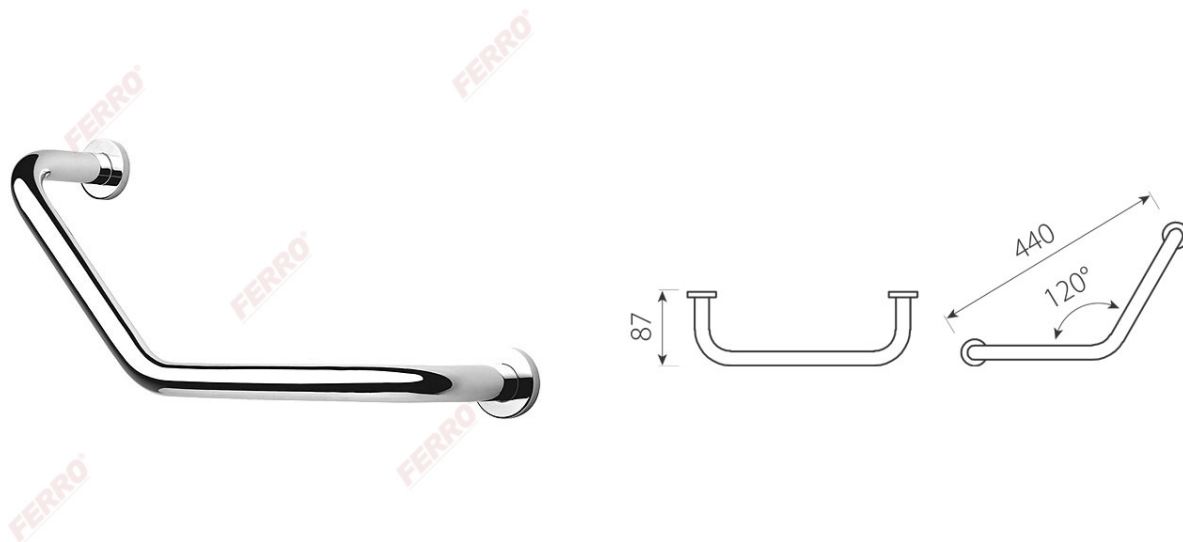

Code: **AC25**

Bathtub handle

<https://www.ferrocompany.com/product-3822-AC25.html>

Individual packaging: **1, package with bar code allowing for retail sale**

Collective packaginig: -

- chrome