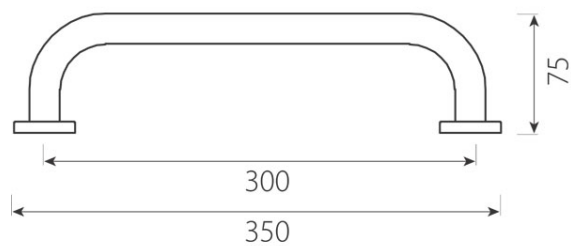

Code: **AC24**

Straight bathtub handle

<https://www.ferrocompany.com/product-3821-AC24.html>

Individual packaging: **1, package with bar code allowing for retail sale**

Collective packaginig: -

- chrome