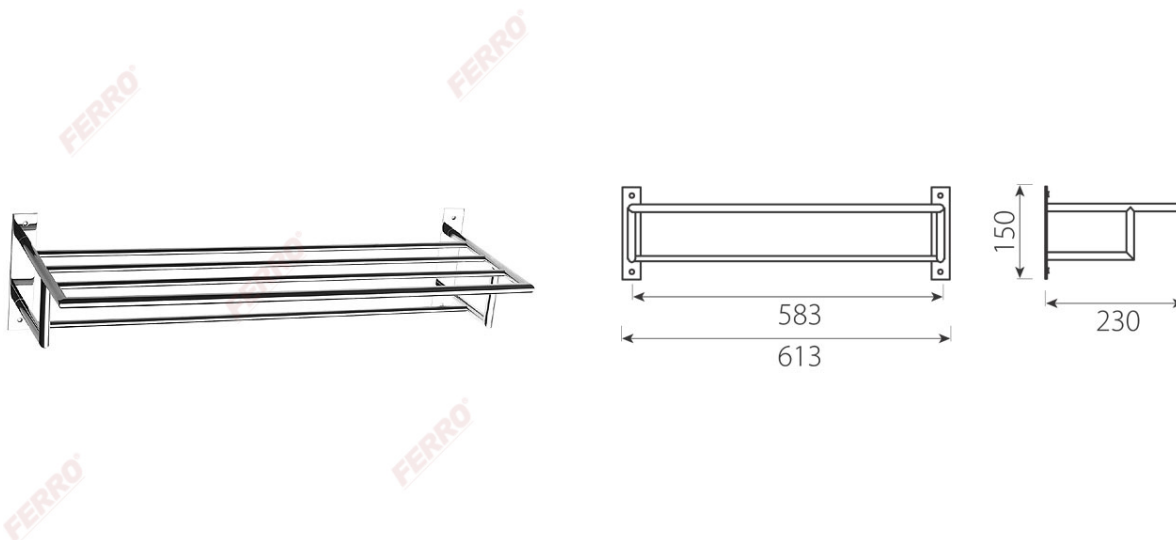

Code: **AC23**

Towel shelf and rack

<https://www.ferrocompany.com/product-3820-AC23.html>

Individual packaging: **1, package with bar code allowing for retail sale**

Collective packaginig: -

- chrome