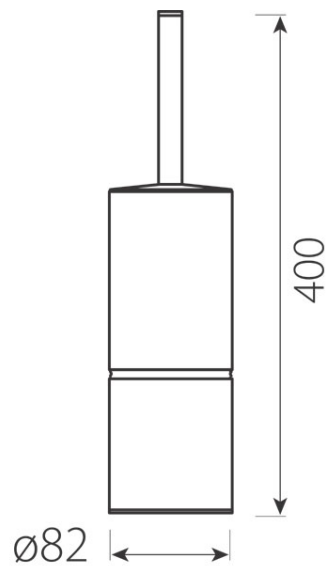

Code: **AD17**

Toilet brush

<https://www.ferrocompany.com/product-3815-AD17.html>

Individual packaging: **1, package with bar code allowing for retail sale**

Collective packaginig: -

Available to the end of existing stock.