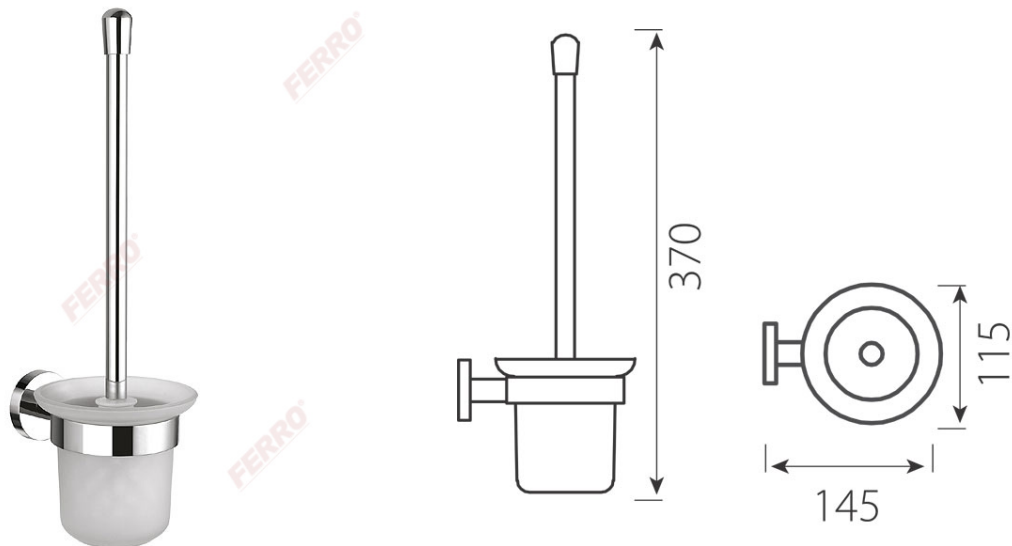

Code: **AC14**

Grace Toilet brush

<https://www.ferrocompany.com/product-3782-AC14.html>

Individual packaging: **1, package with bar code allowing for retail sale**

Collective packaginig: **8**

Available to the end of existing stock.