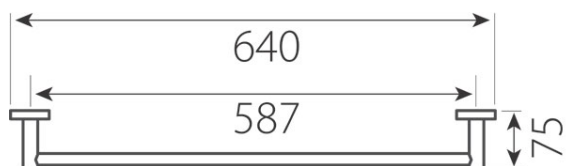

Code: **AC09**

Grace Towel rail single - 600mm

<https://www.ferrocompany.com/product-3778-AC09.html>

Individual packaging: **1, package with bar code allowing for retail sale**

Collective packaginig: -

Available to the end of existing stock.