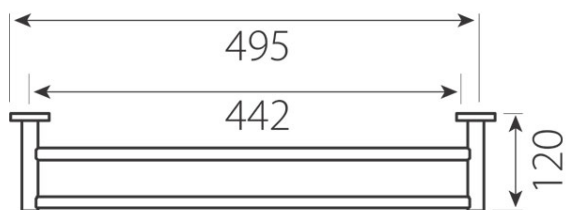

Code: **AC08**

Grace Towel rail double - 450mm

<https://www.ferrocompany.com/product-3777-AC08.html>

Individual packaging: **1, package with bar code allowing for retail sale**

Collective packaginig: **10**