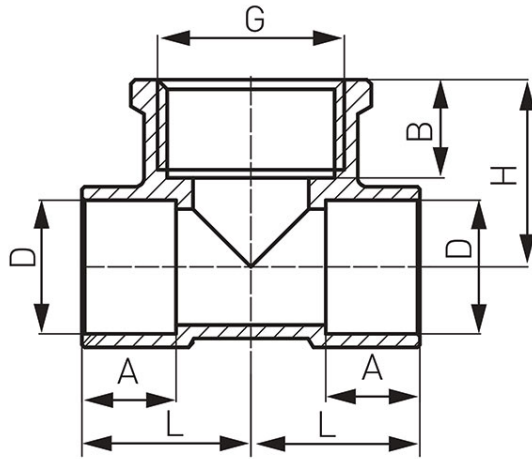

Code: **4130**

Transition tee female

<https://www.ferrocompany.com/product-3693-4130.html>

Code	G	A [mm]	B [mm]	D [mm]	L [mm]	SW [mm]	Individ. pack.	Collect. pack.
4130-1501	G1/2	10,6	11	15	19	21	25	350
4130-1801	G1/2	12,6	11	18	22	22,5	10	240
4130-2201	G1/2	15,4	11	22	26,5	23,5	10	150
4130-2801	G1/2	18,4	11	28	29,5	27,5	10	100