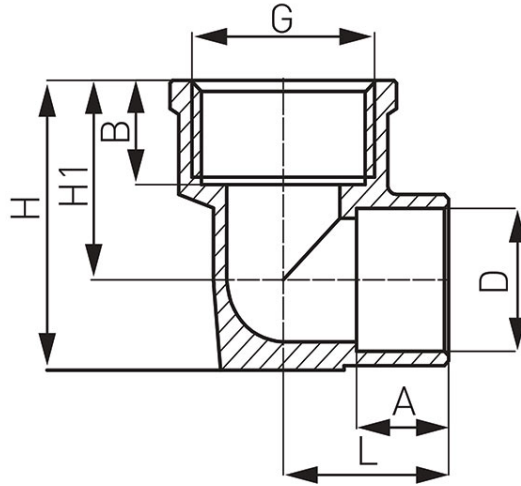

Code: 4472

Bracketed elbow female

<https://www.ferrocompany.com/product-3692-4472.html>

Code	G	A [mm]	B (mm)	D (mm)	L (mm)	H (mm)	SW (mm)	Individ. pack.	Collect. pack.
4472-1501	G1/2	10,6	11	15	19	21	30,5	10	250
4472-1801	G1/2	12,6	11	18	22	22,5	34,5	10	160