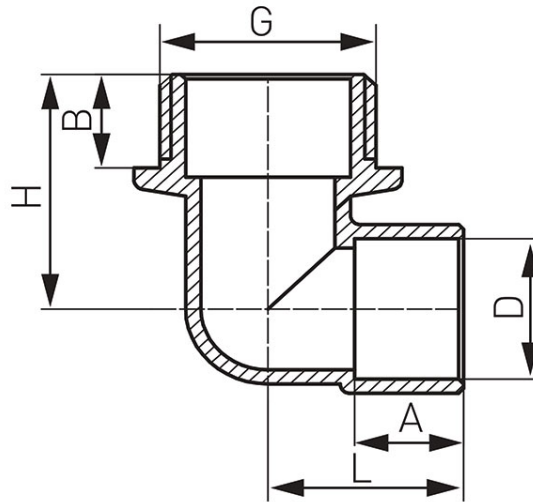

**Code: 4092**

Transition elbow male

<https://www.ferrocompany.com/product-3691-4092.html>

Code	G	A (mm)	B (mm)	D (mm)	L (mm)	H (mm)	Individ. pack.	Collect. pack.
4092-1501	G1/2	10,6	10	15	19	24	10	400
4092-1801	G1/2	12,6	10	18	21,5	25,5	25	350