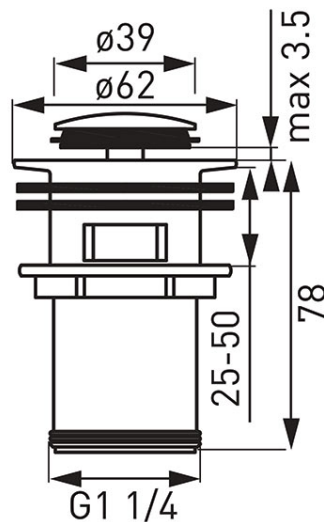

Code: S283NC

G 1 1/4" overflow washbasin locking drain valve

<https://www.ferrocompany.com/product-3689-S283NC.html>Individual packaging: **1, package with bar code allowing for retail sale**

Collective packaginig: -