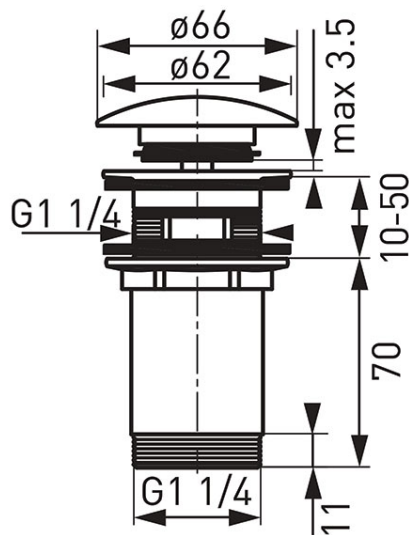

Code: S285NC-B

G 1 1/4" overflow washbasin locking Rotondo drain valve

<https://www.ferrocompany.com/product-3687-S285NCB.html>

Individual packaging: **1, package with bar code allowing for retail sale**

Collective packaging: -

- for washbasins with overflow
- made of brass
- blister