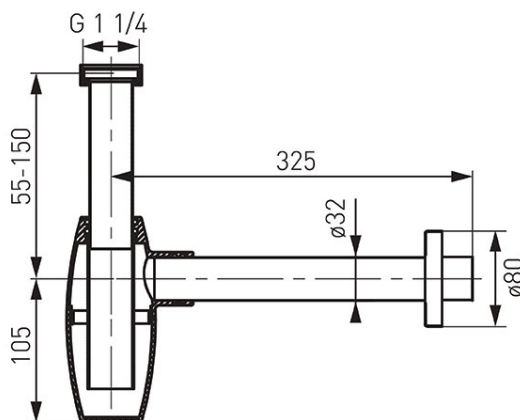

Code: **S286**

G 1 1/4" x 32 mm oval trap

<https://www.ferrocompany.com/product-3685-S286.html>

Individual packaging: **1, package with bar code allowing for retail sale**

Collective packaging: -

- controlled outflow pipe up to 320 mm
- rosette