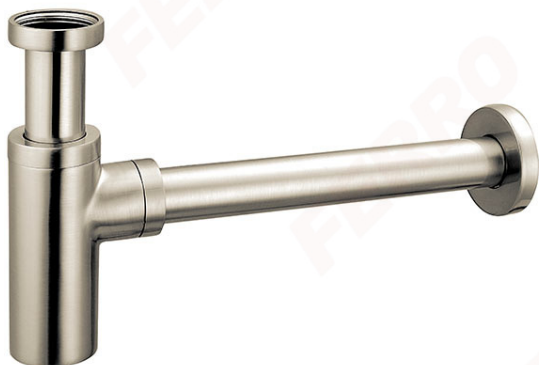

Code: S282NC

G 1 1/4" x 32 mm tube trap, brushed nickel

<https://www.ferrocompany.com/product-3684-S282NC.html>Individual packaging: **1, package with bar code allowing for retail sale**

Collective packaging: -

- controlled outflow pipe up to 320 mm
- rosette