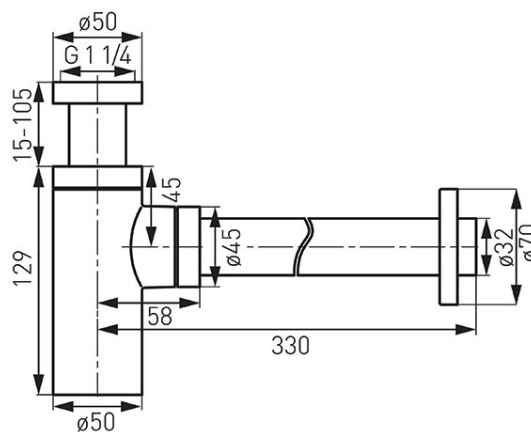

Code: S282NC

G 1 1/4" x 32 mm tube trap, brushed nickel

<https://www.ferrocompany.com/product-3684-S282NC.html>Individual packaging: **1, package with bar code allowing for retail sale**

Collective packaging: -

- controlled outflow pipe up to 320 mm
- rosette