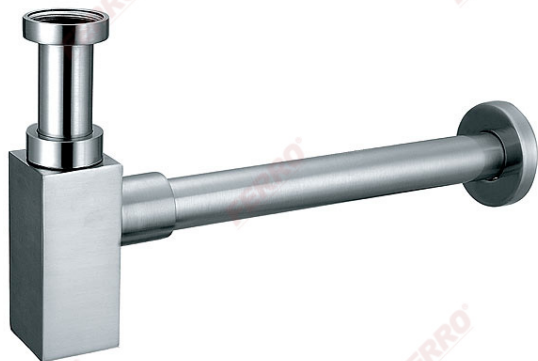

Code: S280NC

G 1 1/4" x 32 mm Quadro bottle trap, brushed nickel

<https://www.ferrocompany.com/product-3683-S280NC.html>Individual packaging: **1, package with bar code allowing for retail sale**

Collective packaging: -

- controlled outflow pipe up to 330 mm
- rosette