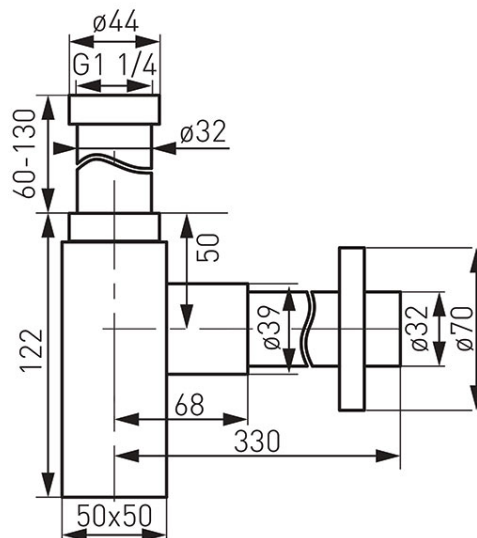

Code: S280NC

G 1 1/4" x 32 mm Quadro bottle trap, brushed nickel

<https://www.ferrocompany.com/product-3683-S280NC.html>Individual packaging: **1, package with bar code allowing for retail sale**

Collective packaging: -

- controlled outflow pipe up to 330 mm
- rosette