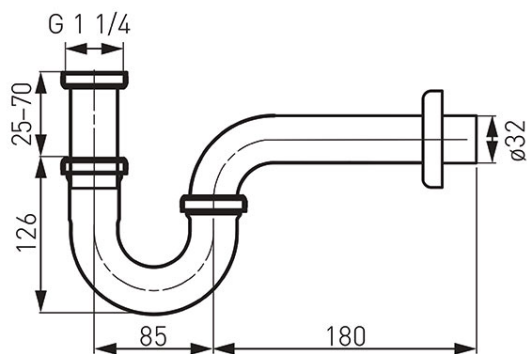

Code: **S281NC**

G 1 1/4" x 32 mm tube trap, brushed nickel

<https://www.ferrocompany.com/product-3682-S281NC.html>

Individual packaging: **1, package with bar code allowing for retail sale**

Collective packaging: -

- controlled outflow pipe up to 180 mm
- rosette