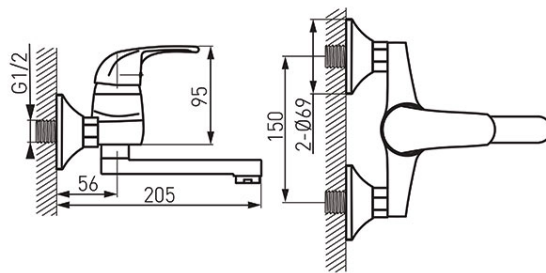

**Code: BVA3**

Vasto - Wall-mounted washbasin mixer, chrome

<https://www.ferrocompany.com/product-3650-BVA3.html>Individual packaging: **1, package with bar code allowing for retail sale**Collective packaginig: **12**

- ceramic cartridge
- wall-mounting
- M24x1 flow regulator
- swivel spout 150 mm
- G1/2 eccentric connection spacing  $150 \pm 20$  mm
- chrome