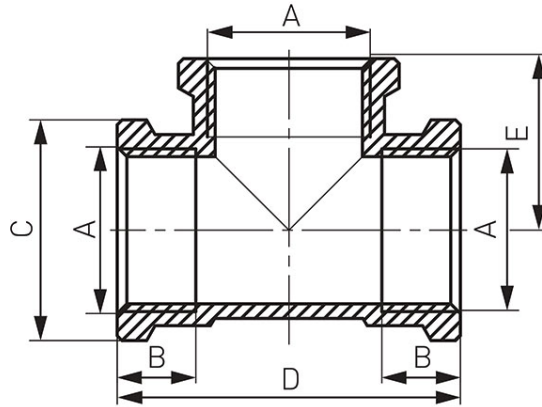

Code: T

Tee female

<https://www.ferrocompany.com/product-3631-T.html>Individual packaging: **1, package with bar code allowing for retail sale**

Code	A	B [mm]	C [mm]	D [mm]	E [mm]	Individ. pack.	Collect. pack.	R*
T01C	G3/8	8,5	22,5	35	17,5	1	25	T01C
T02C	G1/2	11	27	44	22	1	10	T02C
T03C	G3/4	13,5	34	56	28	1	10	T03C