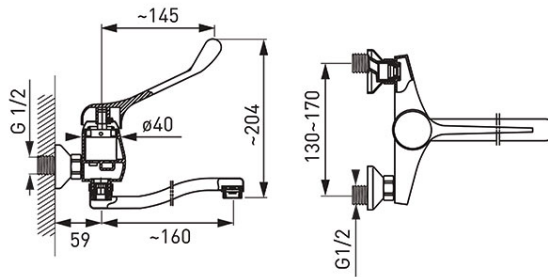

Code: BTPM3A

Wall-mounted washbasin mixer

<https://www.ferrocompany.com/product-3308-BTPM3A.html>Individual packaging: **1, package with bar code allowing for retail sale**

Collective packaging: -

- special handle
- ceramic regulator
- wall mounting
- M24x1 flow regulator
- G1/2 eccentric connection spacing 150 ± 20 mm
- L=160 mm rotational spout
- chrome