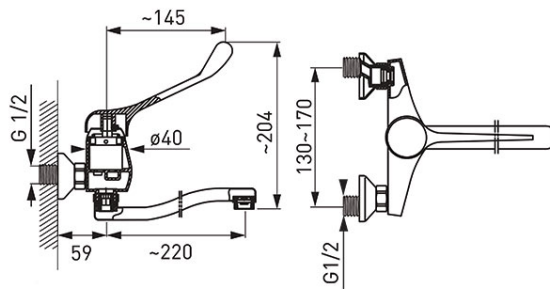

Code: BTM5

Wall-mounted sink mixer

<https://www.ferrocompany.com/product-3303-BTPM5.html>Individual packaging: **1, package with bar code allowing for retail sale**Collective packaging: **8**

- special handle
- ceramic regulator
- M24x1 flow regulator
- G1/2 eccentric connection spacing 150 ± 20 mm
- L=220 mm rotational spout
- chrome