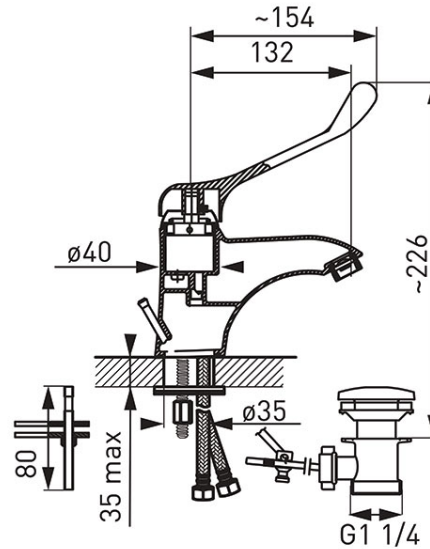

**Code: BTM2**

Standing washbasin mixer

<https://www.ferrocompany.com/product-3301-BTPM2.html>Individual packaging: **1, package with bar code allowing for retail sale**Collective packaging: **8**

- special handle
- ceramic regulator
- single-hole assembly
- G11/4 automatic metal drain plug
- M24x1 flow regulator
- G 3/8 - M10x1 flexible connectors
- solid spout
- chrome