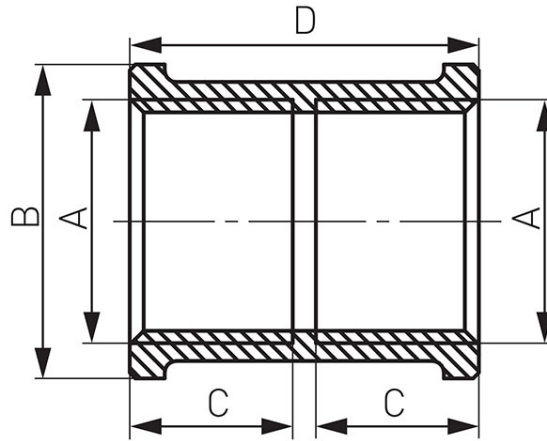

Code: **M**

Muff

<https://www.ferrocompany.com/product-3281-M.html>

Code	A	B [mm]	C [mm]	D [mm]	Individ. pack.	Collect. pack.
M01Z	G3/8	22,5	12	25	10	700
M02Z	G1/2	27	14	30	10	400
M03Z	G3/4	34	16	34	10	200
M04Z	G1	41	17	36	10	140
M05Z	G1 1/4	49,5	20	43	5	80
M06Z	G1 1/2	57	25	53	5	50
M07Z	G2	70	27	65	1	30