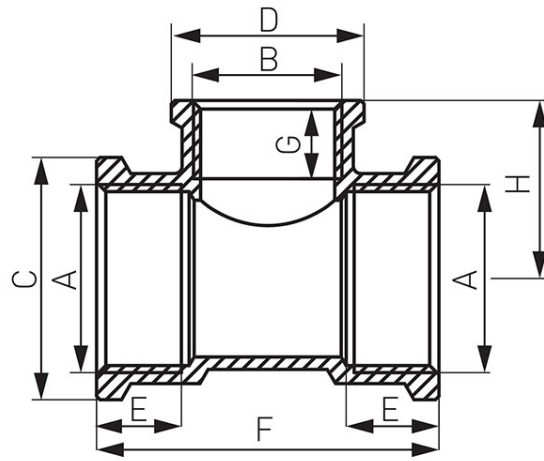

**Code: T**

Reduction tee female

<https://www.ferrocompany.com/product-3278-T.html>

Code	A	B	C [mm]	D [mm]	E [mm]	F [mm]	G [mm]	H [mm]	Individ. pack.	Collect. pack.
T08Z	G3/4	G1/2	34	27	13	48	11	25	10	150
T09Z	G1	G1/2	40	27	14	52	11	27,5	5	80
T10Z	G1	G3/4	40	34	14	57	13,5	30	5	60