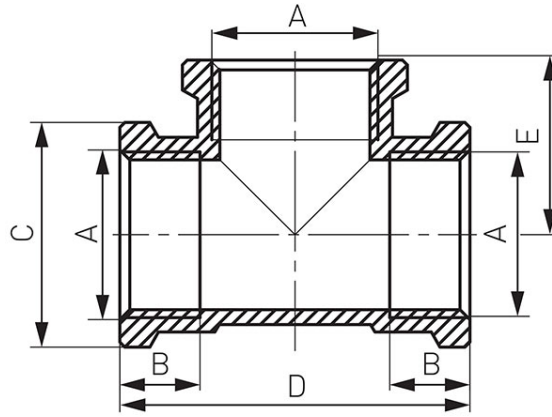

Code: **T**

Tee female

<https://www.ferrocompany.com/product-3277-T.html>

Code	A	B [mm]	C [mm]	D [mm]	E [mm]	Individ. pack.	Collect. pack.
T01Z	G3/8	8,5	22,5	35	17,5	10	350
T02Z	G1/2	11	27	44	22	10	180
T03Z	G3/4	13,5	34	56	28	10	100
T04Z	G1	14	40	64	32	5	70
T05Z	G1 1/4	16	49	76	38	5	40
T06Z	G1 1/2	16	55	81	40,5	5	30
T07Z	G2	20	68	102	51	1	18