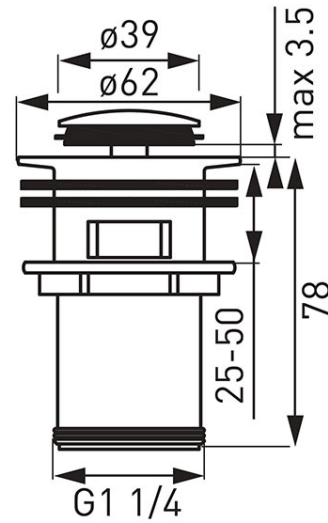

Code: S283

G 1 1/4" overflow washbasin locking drain valve

<https://www.ferrocompany.com/product-3070-S283.html>Individual packaging: **1, package with bar code allowing for retail sale**Collective packaginig: **8**

- for washbasins with overflow
- made of brass

| Box | Blister |
|------|---------|
| S283 | S283-B |