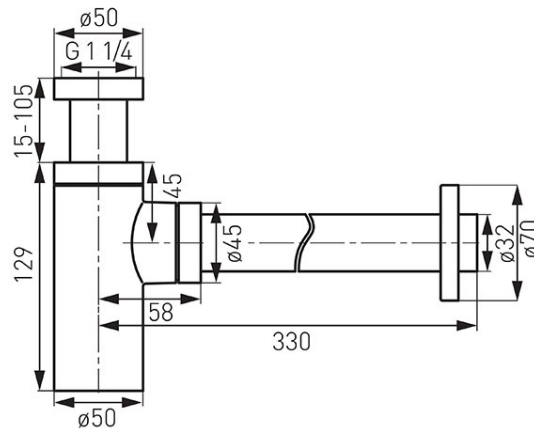

Code: S282

G 1 1/4"x32 mm tube trap

<https://www.ferrocompany.com/product-3069-S282.html>Individual packaging: **1, package with bar code allowing for retail sale**Collective packaging: **8**

- controlled outflow pipe up to 320 mm
- rosette