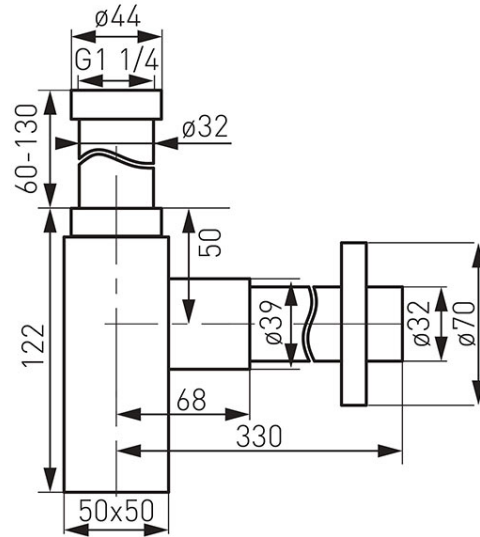

Code: S280

G 1 1/4" x 32 mm Quadro bottle trap

<https://www.ferrocompany.com/product-3068-S280.html>Individual packaging: **1, package with bar code allowing for retail sale**

Collective packaging: -

- controlled outflow pipe up to 330 mm
- rosette