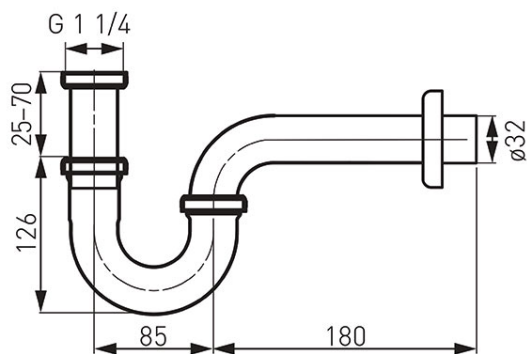

Code: S281

G 1 1/4"x32 mm tube trap

<https://www.ferrocompany.com/product-3067-S281.html>Individual packaging: **1, package with bar code allowing for retail sale**Collective packaging: **8**

- controlled outflow pipe up to 180 mm
- rosette