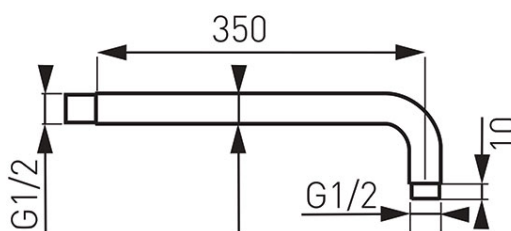

Code: **RN35**

G1/2 L=350 mm shower arm for Quadro shower head

<https://www.ferrocompany.com/product-3060-RN35.html>

Individual packaging: **1, package with bar code allowing for retail sale**

Collective packaginig: **50**

Available to the end of existing stock.

- G1/2 connector
- rosette
- chrome