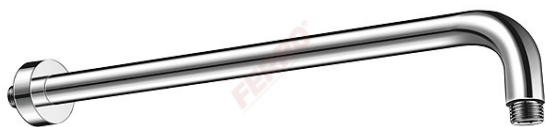

Code: **RN35**

G1/2 L=350 mm shower arm for Quadro shower head

<https://www.ferrocompany.com/product-3060-RN35.html>

Individual packaging: **1, package with bar code allowing for retail sale**

Collective packaginig: **50**

Available to the end of existing stock.

- G1/2 connector
- rosette
- chrome