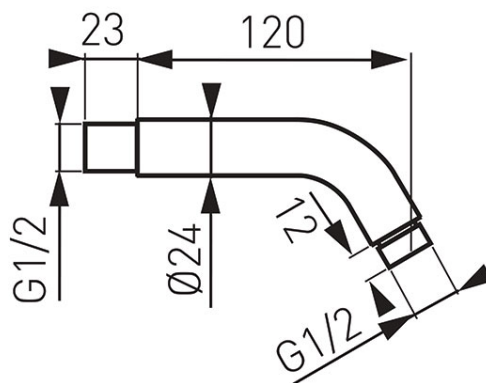

Code: RN12

Shower arm for shower heads, chrome

<https://www.ferrocompany.com/product-3059-RN12.html>Individual packaging: **1, package with bar code allowing for retail sale**Collective packaginig: **12**

- G1/2 connection
- rosette
- chrome