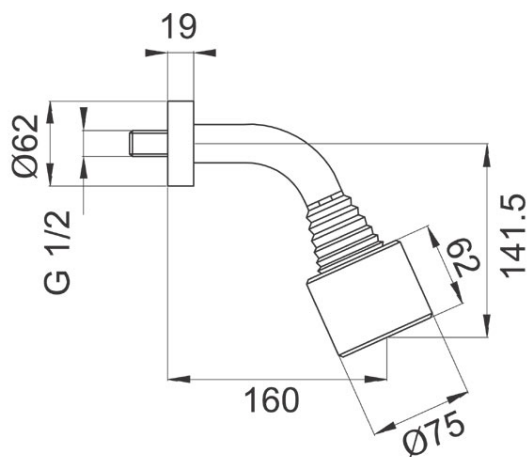

Code: NPG01

Shower set with 2-function head, chrome

<https://www.ferrocompany.com/product-3049-NPG01.html>Individual packaging: **1, package with bar code allowing for retail sale**Collective packaginig: **6**

- 2-function
- Ferro Easy Clean System - easy limescale removal
- shower arm with ball joint
- chrome