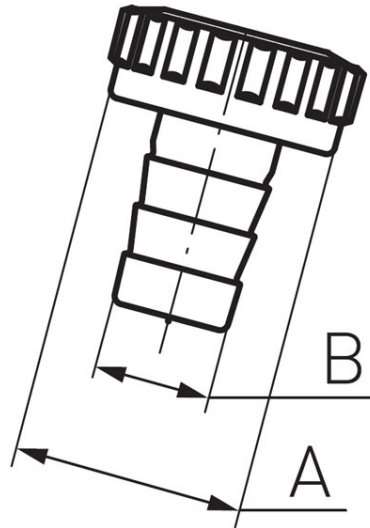

Code: K

Tip with nut for intake valve

<https://www.ferrocompany.com/product-2257-K.html>Individual packaging: **500**

Collective packaging: -

Code	A	B [mm]	Valve	Individual packaging or type unknown	Collective packaging or type unknown
K44	G3/4	15	1/2"	50	450
K45	G1	20	3/4"	50	450
K46	G1 1/4	28	1"	25	-