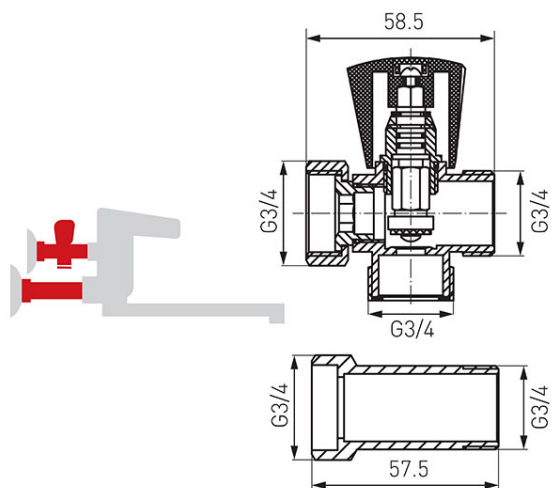

Code: Z250

Washing machine connection valve with 3/4"

<https://www.ferrocompany.com/product-2217-Z250.html>Individual packaging: **1, package with bar code allowing for retail sale**Collective packaging: **36**

- Utility Valves:
 - water
- chrome
- nominal pressure: 1.0 MPa (10 bar)
- max. working temperature: 100°C